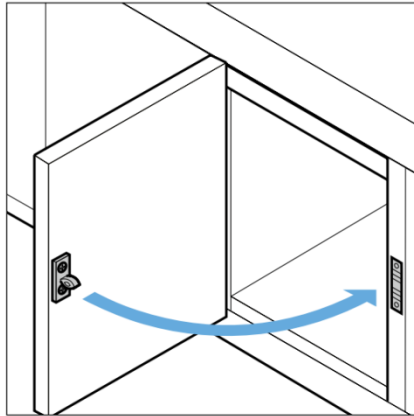

Application Example

No.	Part Name	Material	Colour
①	Body	POM	Natural
②	Striker	PA	

Part No.	Push-In Force		Pulling Force	
GJCU	19.6 N	2.0 kg	22.5 N	2.3 kg