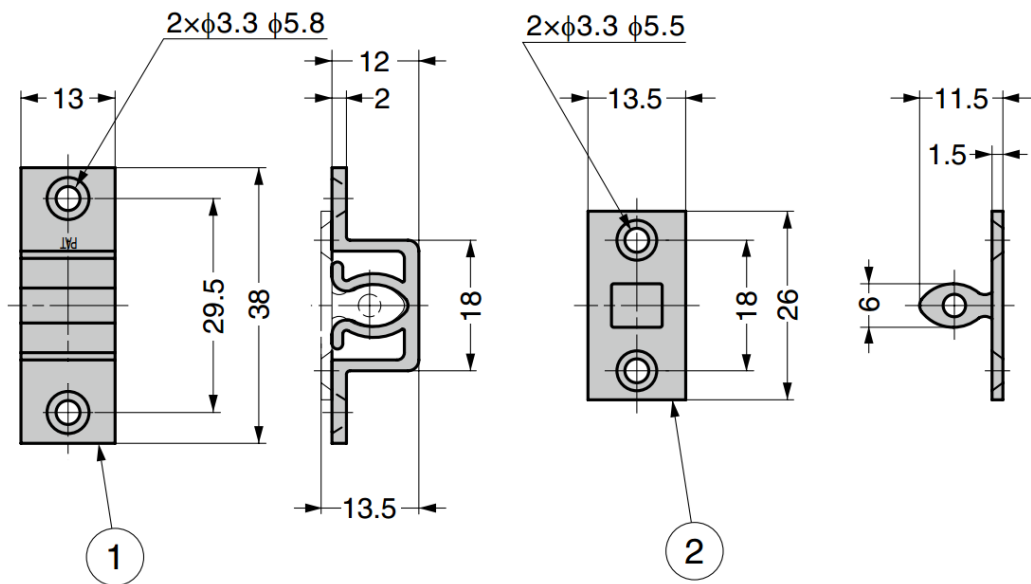

GJCU Knuckle Catch

Features

- Mortise type, for overlay doors
- Durable and reliable, passed over 100,000 life cycle test

Notes

- Catch force may vary depending on application environment
- Colour of catch colour is different from the striker

Application Example

No.	Part Name	Material	Colour
①	Body	POM	Natural
②	Striker	PA	

Part No.	Push-In Force		Pulling Force	
GJCU	19.6 N	2.0 kg	22.5 N	2.3 kg